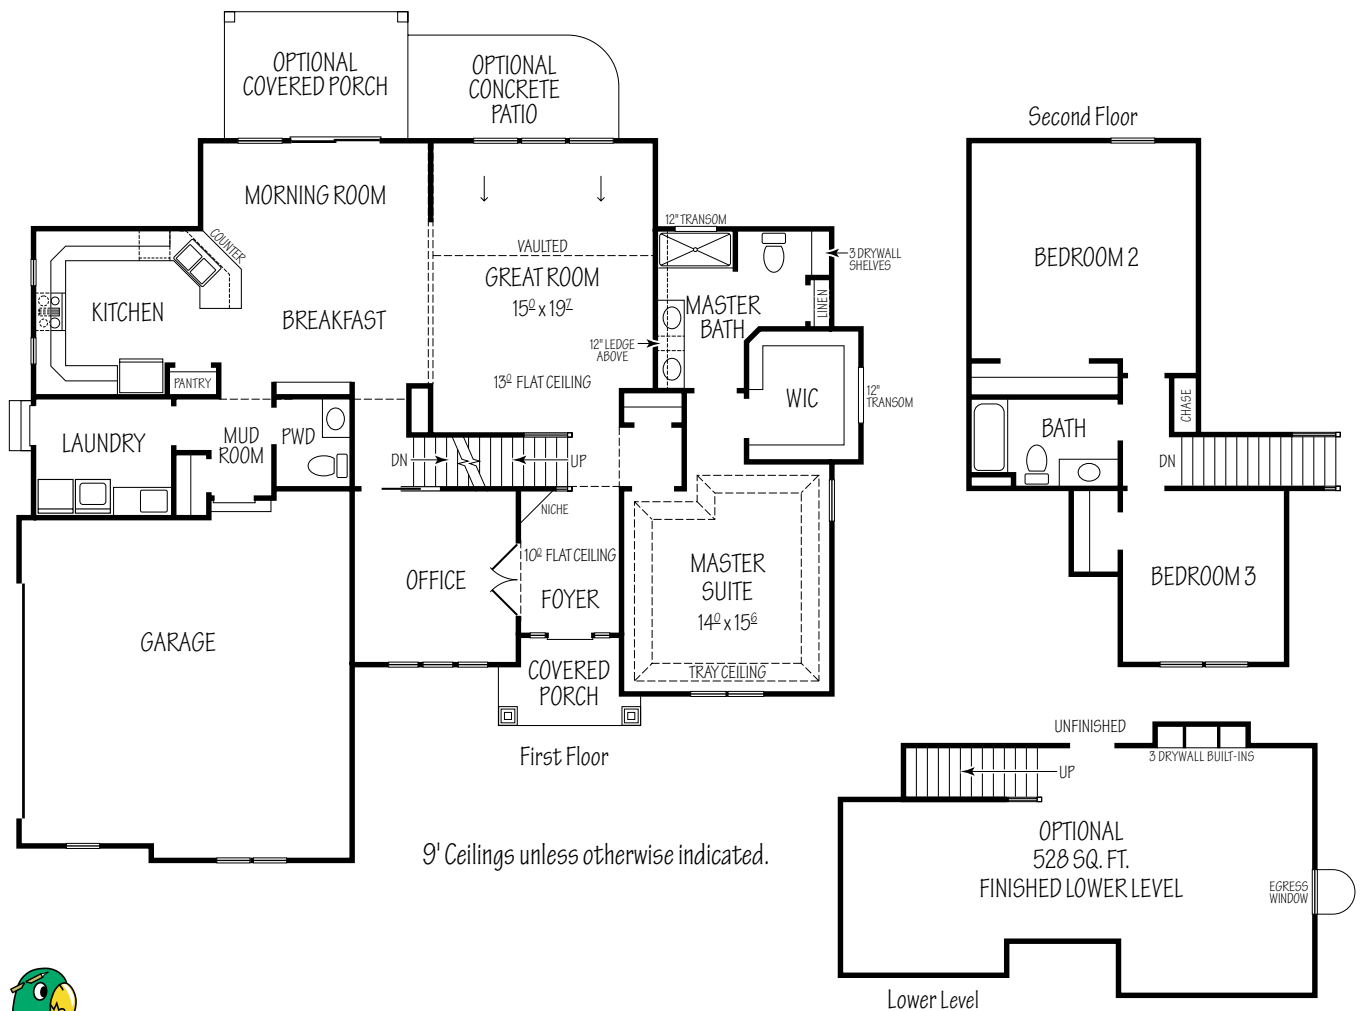

# The Woodcliffe

2,164 Sq. Ft

**PERRITT HOMES**  
The Green Builder

Homes To Fit Your Lifestyle

[www.perritthomes.com](http://www.perritthomes.com)

Call Bob The Builder 440-897-5872