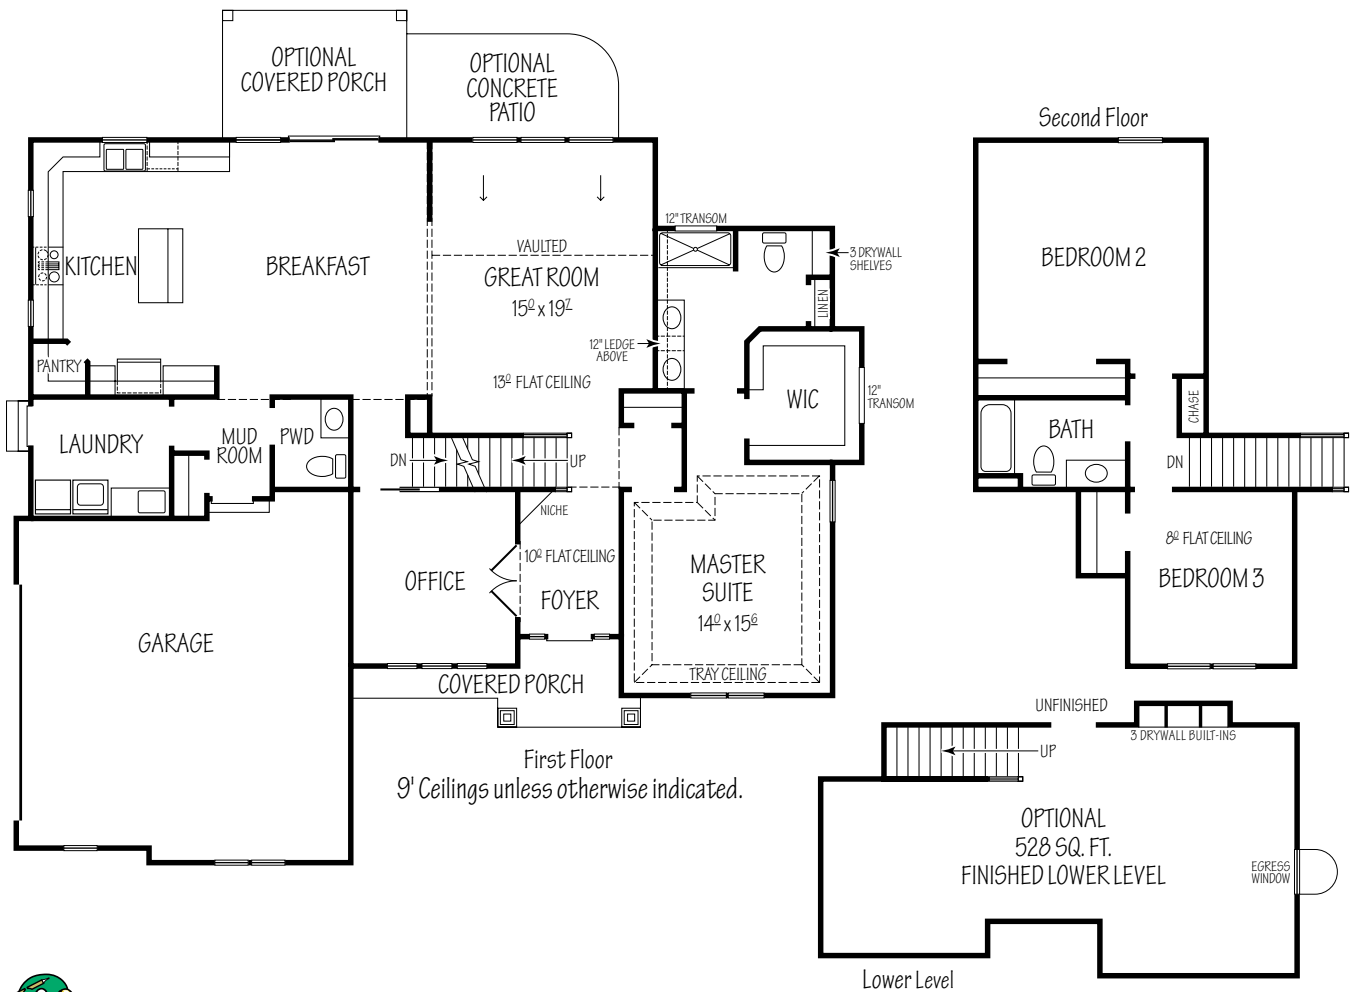

The Woodcliffe II

2,248 Sq. Ft.

PERRITT HOMES
The Green Builder

Homes To Fit Your Lifestyle

www.perritthomes.com

Call Bob The Builder 440-897-5872