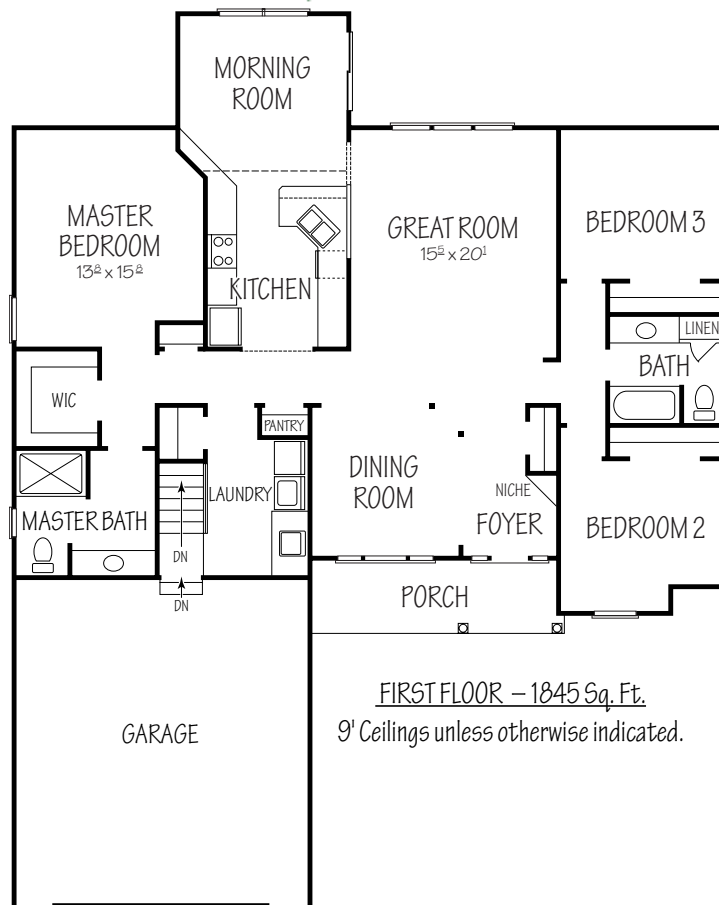

# The Willow

1,845 Sq. Ft.

**PERRITT HOMES**  
The Green Builder

Homes To Fit Your Lifestyle

[www.perritthomes.com](http://www.perritthomes.com)

Call Bob The Builder 440-897-5872