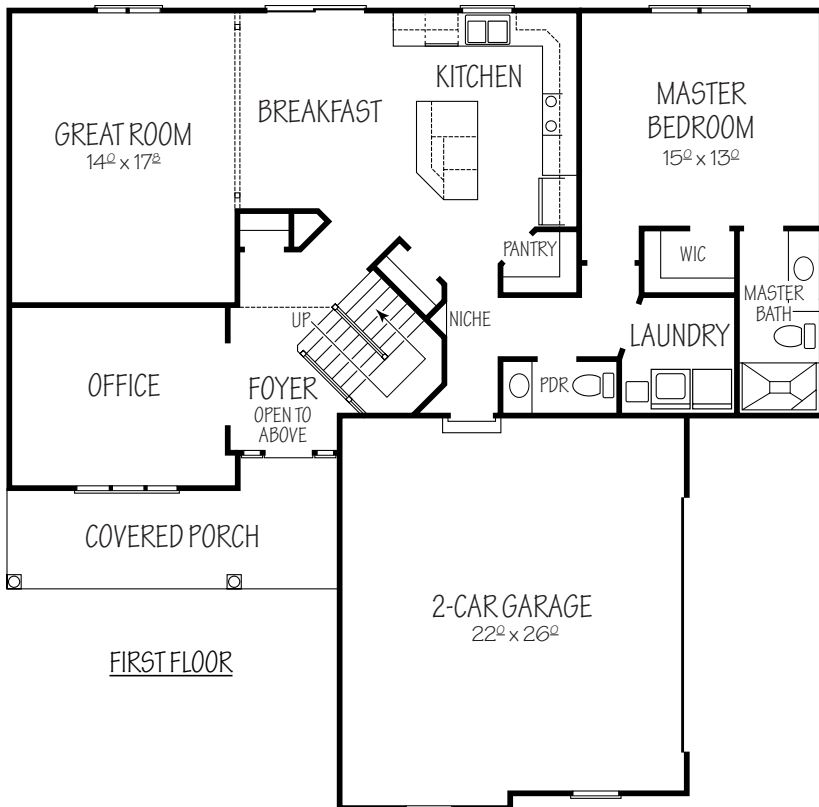

The Whitten II

2,355 Sq. Ft.

SECOND FLOOR

9' Ceilings unless otherwise indicated.

PERRITT HOMES
The Green Builder

Homes To Fit Your Lifestyle

www.perritthomes.com

Call Bob The Builder 440-897-5872