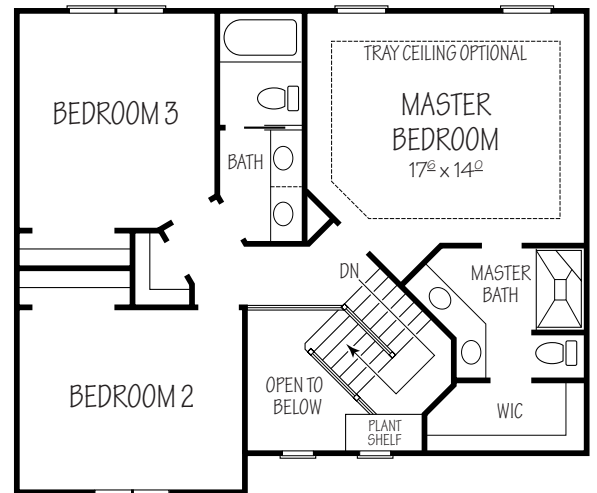

The Whitten II

2,355 Sq. Ft.

SECOND FLOOR

9' Ceilings unless otherwise indicated.

PERRITT HOMES
The Green Builder

Homes To Fit Your Lifestyle

www.perritthomes.com

Call Bob The Builder 440-897-5872