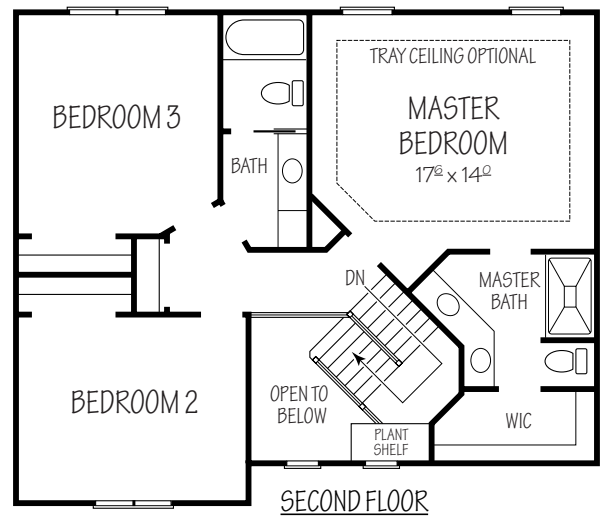

The Whitten I

2,012 Sq. Ft.

PERRITT HOMES
The Green Builder

Homes To Fit Your Lifestyle

www.perrithomes.com

Call Bob The Builder 440-897-5872