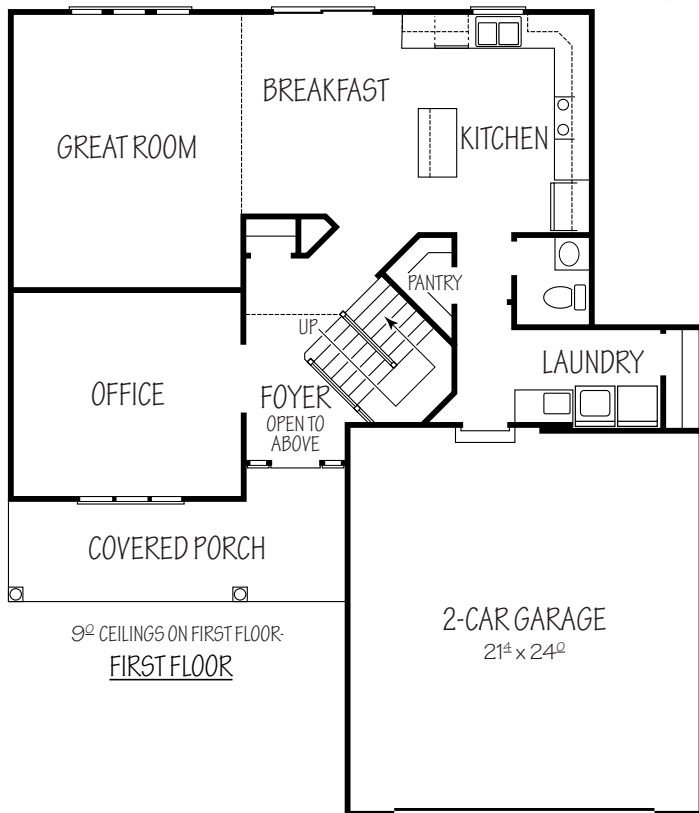

The Whitten I

2,012 Sq. Ft.

PERRITT HOMES
The Green Builder

Homes To Fit Your Lifestyle

www.perrithomes.com

Call Bob The Builder 440-897-5872