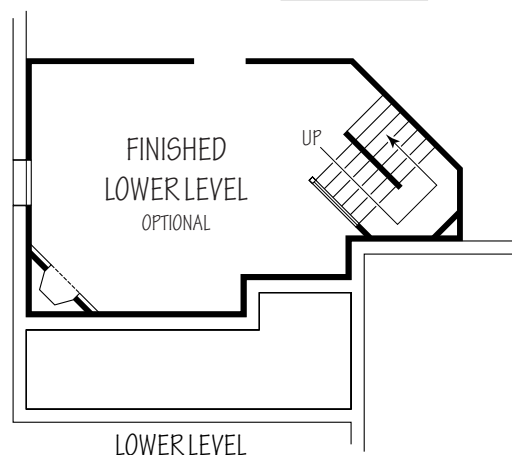

The Whitten I

2,012 Sq. Ft.

PERRITT HOMES
The Green Builder

Homes To Fit Your Lifestyle

www.perrithomes.com

Call Bob The Builder 440-897-5872