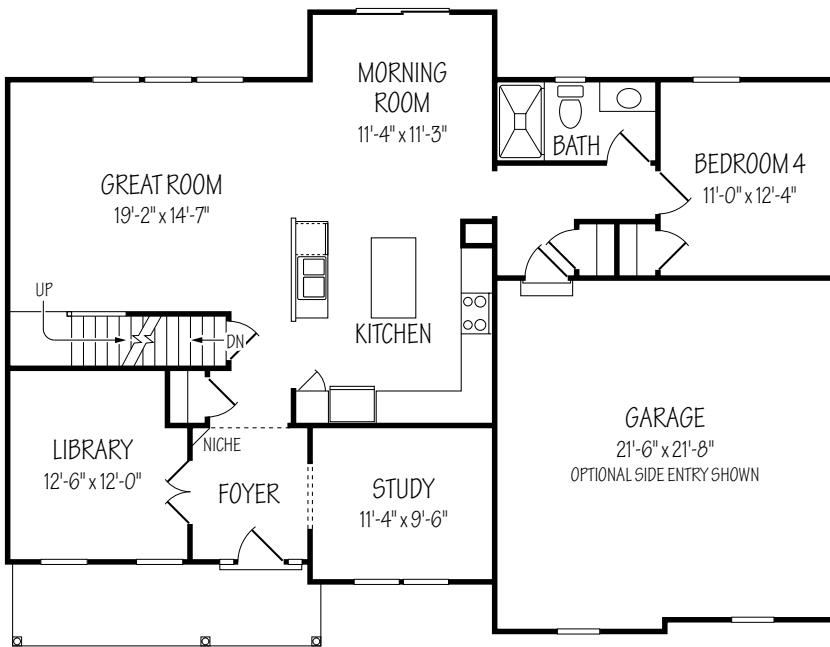

The Waynesburg

2,490 Sq. Ft.

All ceilings 9'-0" unless otherwise indicated

PERRITT HOMES
The Green Builder

Homes To Fit Your Lifestyle

www.perritthomes.com

Call Bob The Builder 440-897-5872