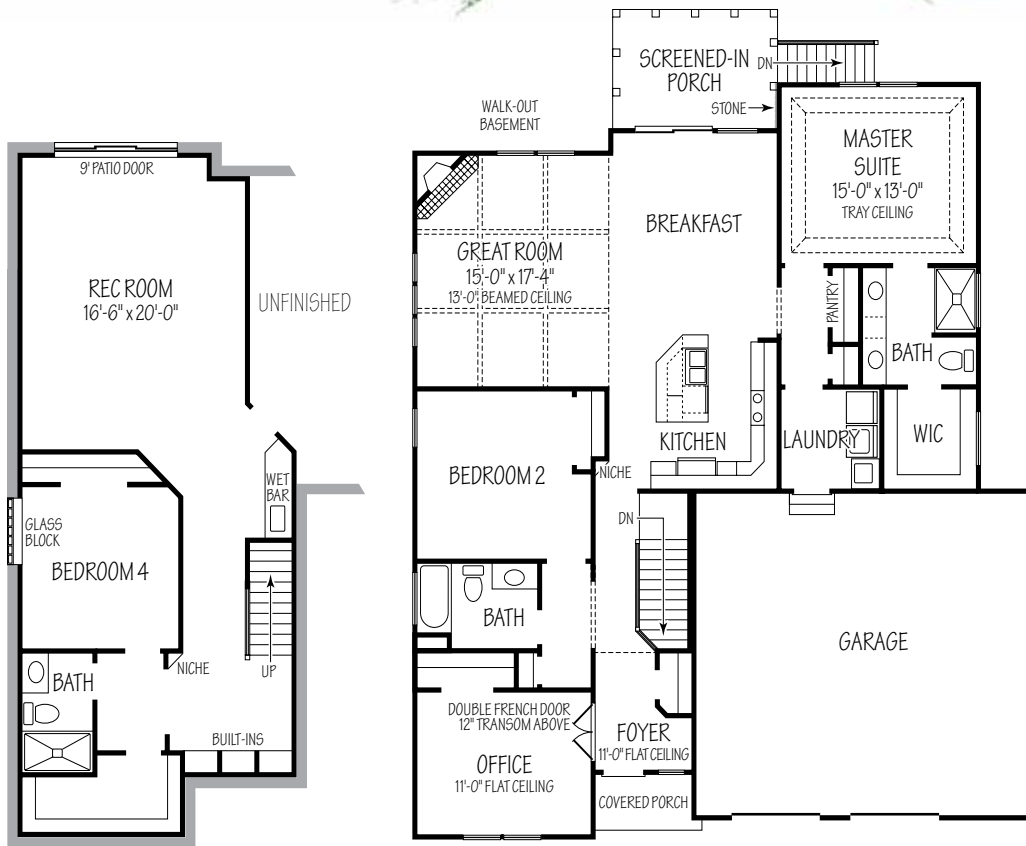

The Tuscany I

82 Sheltered Brook • Two Rivers
1,727 Sq. Ft. + 875 Sq. Ft. Finished Basement

9' Ceilings unless otherwise indicated.

**R. J. PERRITT
HOMES**
The Green Builder

Homes To Fit Your Lifestyle

www.rjperritthomes.com