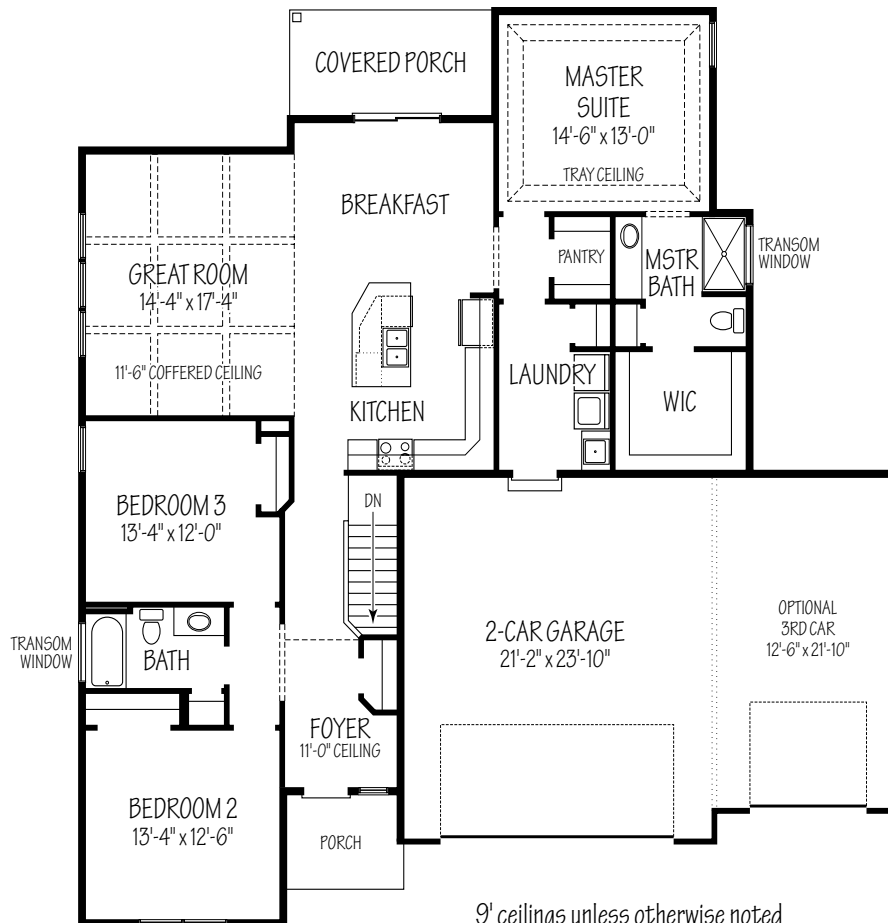

The Tuscany I

1,774 Sq. Ft.

9' ceilings unless otherwise noted

PERRITT HOMES
The Green Builder

Homes To Fit Your Lifestyle

www.perritthomes.com

Call Bob The Builder 440-897-5872