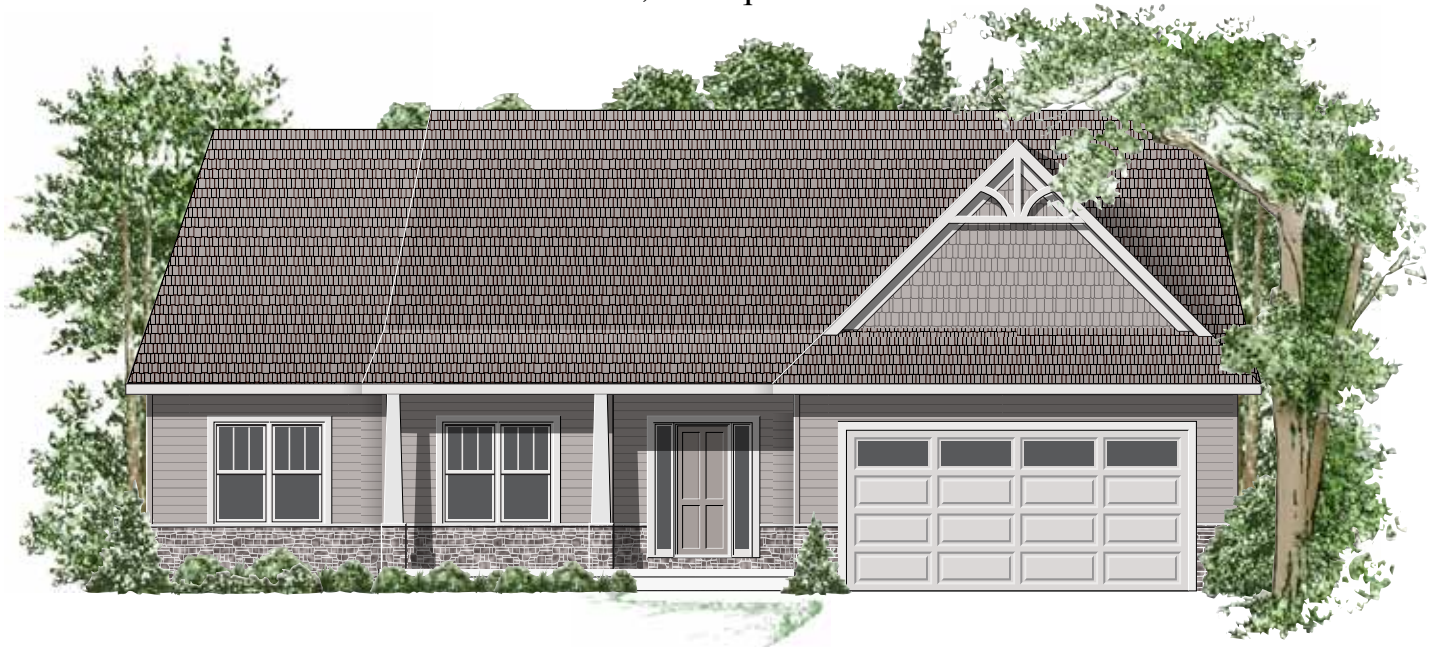

The Rockleer I

1,876 Sq. Ft.

PERRITT HOMES
The Green Builder

Homes To Fit Your Lifestyle

www.perritthomes.com

Call Bob The Builder 440-897-5872