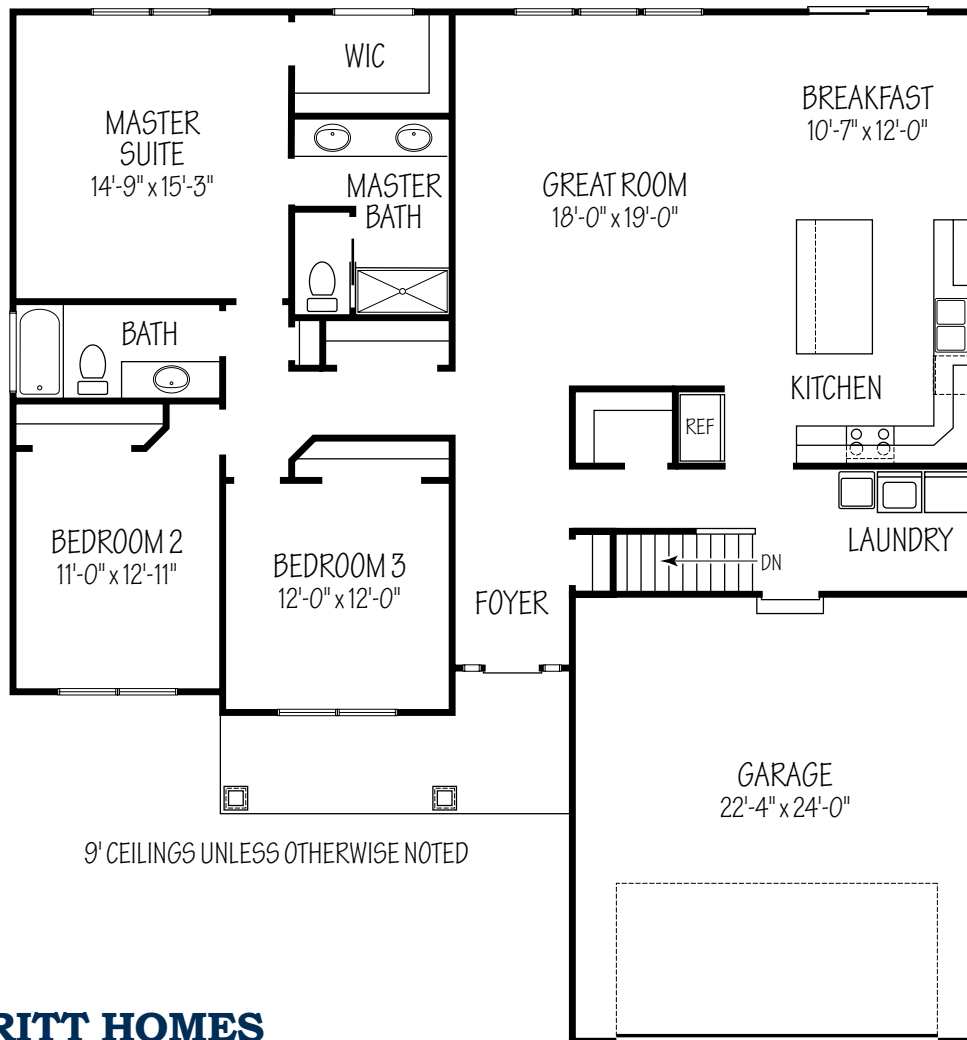

The Rockleer I

1,876 Sq. Ft.

PERRITT HOMES
The Green Builder

Homes To Fit Your Lifestyle

www.perritthomes.com

Call Bob The Builder 440-897-5872