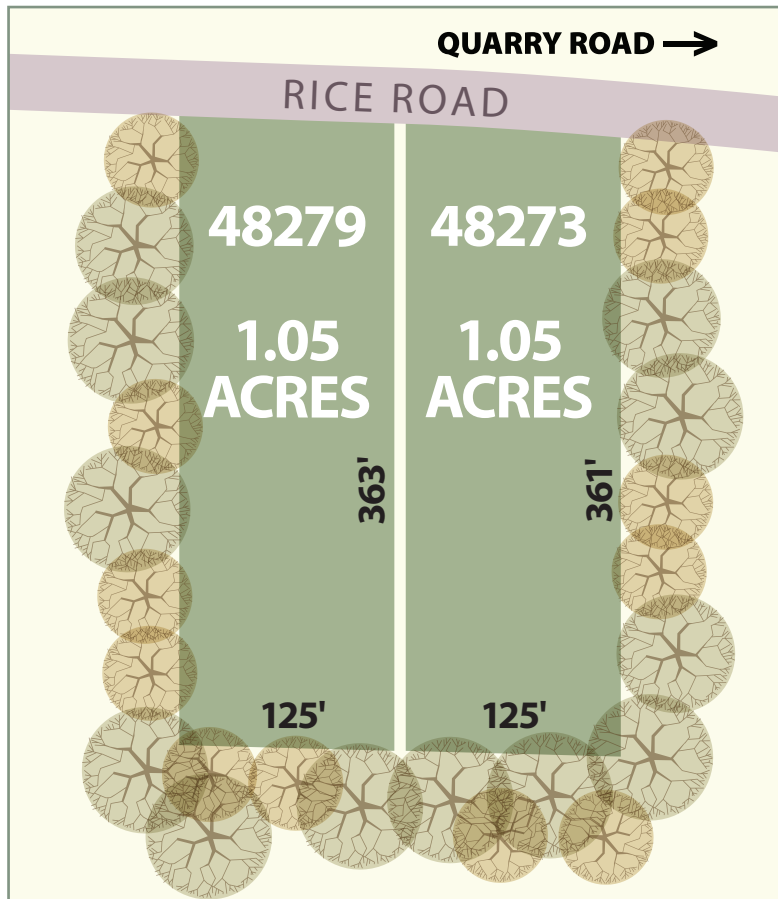

48279 & 48273 Rice Road Amherst

FULLY TREED

DIRECTIONS from Copper Creek

- Leave Copper Creek by turning left onto Pyle South Amherst Rd. (0.3 mi)
- Turn right onto Middle Ridge Rd (0.8 mi)
- Slight right onto Rice Rd (0.5 mi)
- 48159 RICE RD is on the left.