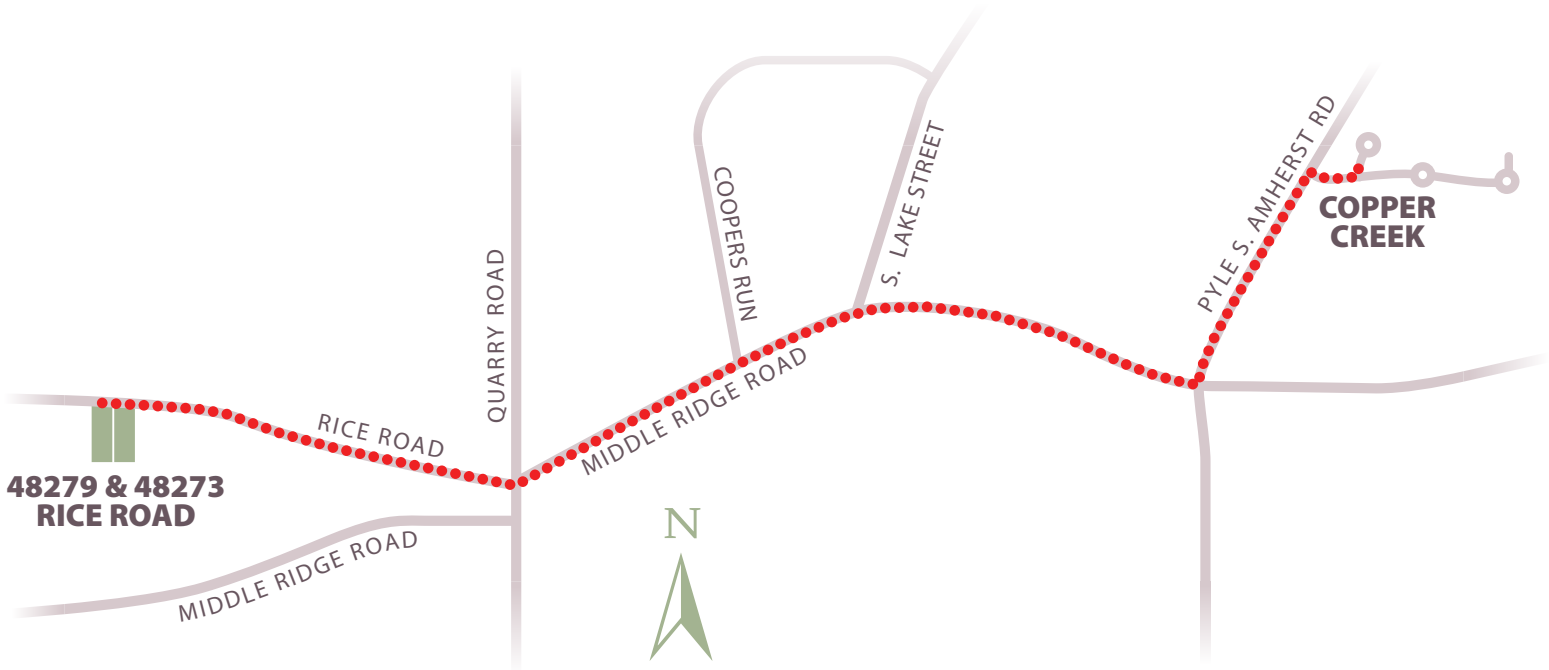

48279 & 48273 Rice Road Amherst

FULLY TREED

DIRECTIONS from Copper Creek

- Leave Copper Creek by turning left onto Pyle South Amherst Rd. (0.3 mi)
- Turn right onto Middle Ridge Rd (0.8 mi)
- Slight right onto Rice Rd (0.5 mi)
- 48159 RICE RD is on the left.