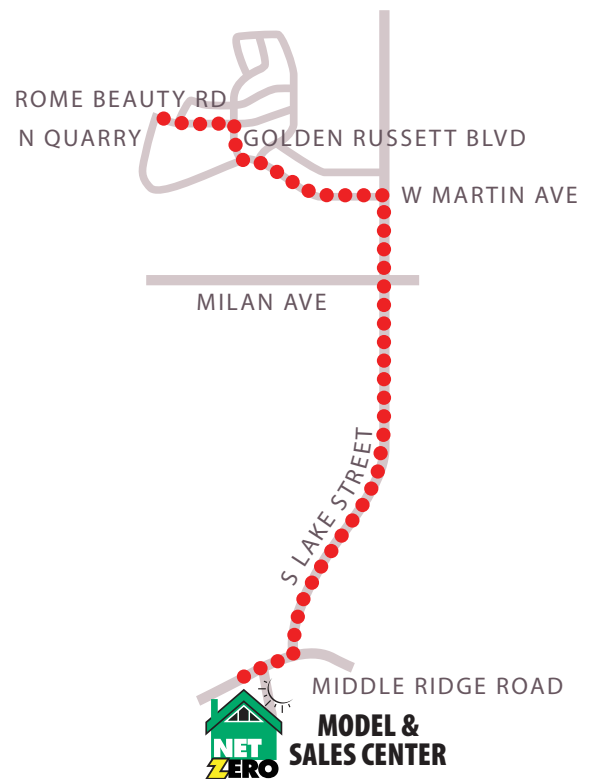

# N. Quarry Rd & Rome Beauty Road Amherst

## DIRECTIONS from Sales Center

Start out going northeast on Middle Ridge Rd toward Coopers Run.

Take the 2nd left onto S Lake St.

Turn left onto W Martin Ave.

Take the 2nd right onto Golden Russett Blvd.

Take the 1st left onto Rome Beauty Dr.

1040 ROME BEAUTY DR is on the left just past Orchard Glen Dr.

If you reach N Quarry Rd you've gone a little too far.

**R. J. PERRITT  
HOMES**  
The Green Builder

Homes To Fit Your Lifestyle  
www.rjperritthomes.com  
(440) 897-5872