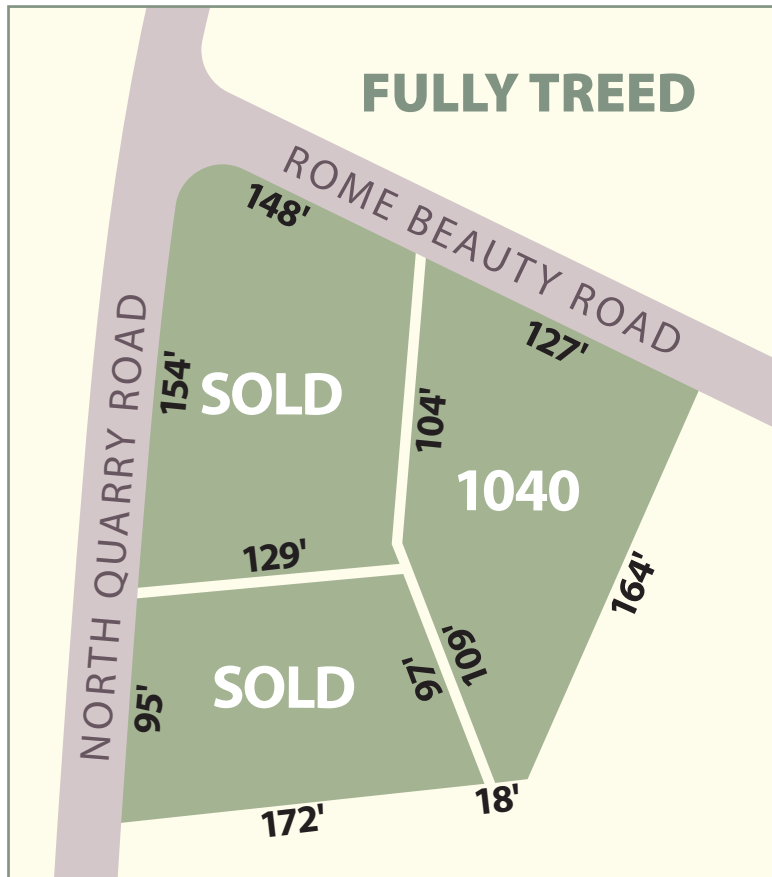

# N. Quarry Rd & Rome Beauty Road Amherst

## DIRECTIONS from Sales Center

Start out going northeast on Middle Ridge Rd toward Coopers Run.

Take the 2nd left onto S Lake St.

Turn left onto W Martin Ave.

Take the 2nd right onto Golden Russett Blvd.

Take the 1st left onto Rome Beauty Dr.

1040 ROME BEAUTY DR is on the left just past Orchard Glen Dr.

If you reach N Quarry Rd you've gone a little too far.

**R. J. PERRITT  
HOMES**  
The Green Builder

Homes To Fit Your Lifestyle  
www.rjperritthomes.com  
(440) 897-5872