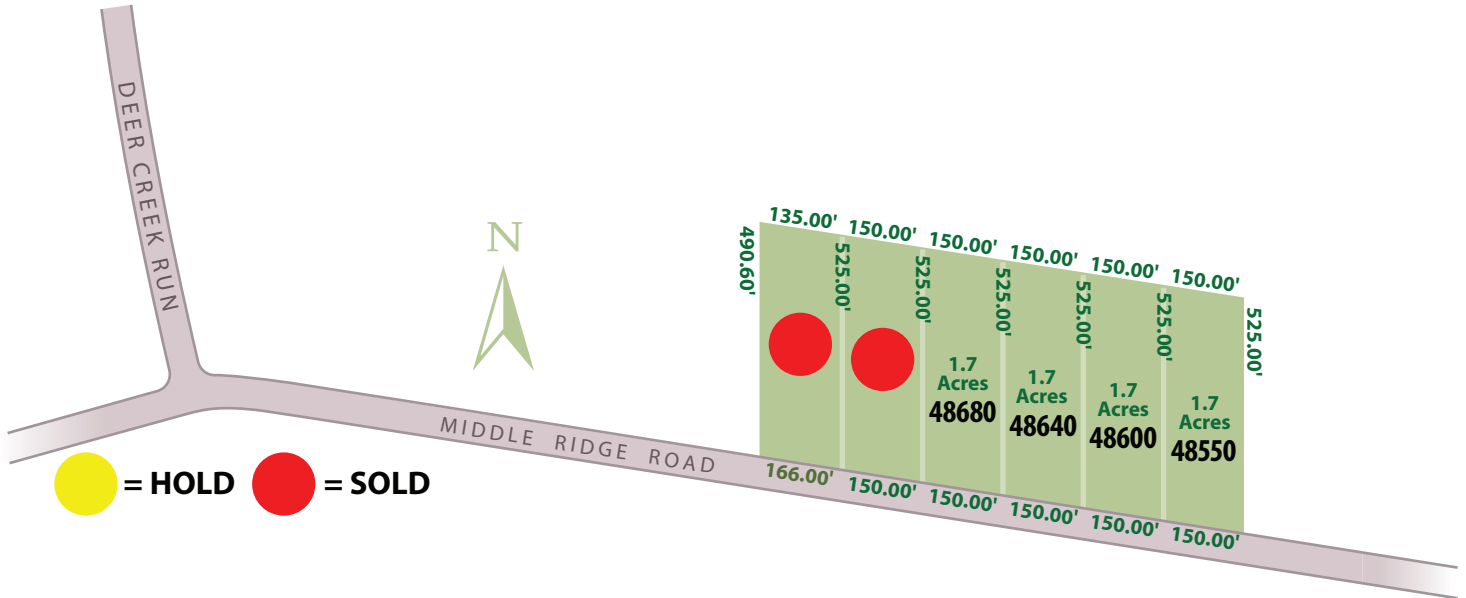

Middle Ridge Road Brownhelm Township

DIRECTIONS

Head southwest on Middle Ridge Rd
from sales center

Turn left on to Quarry Road

Take immediate right onto
Middle Ridge Rd.

On the right just before Deer Creek Run
(If you reach Baumhart Rd. you've gone
about 0.4 mi too far.)