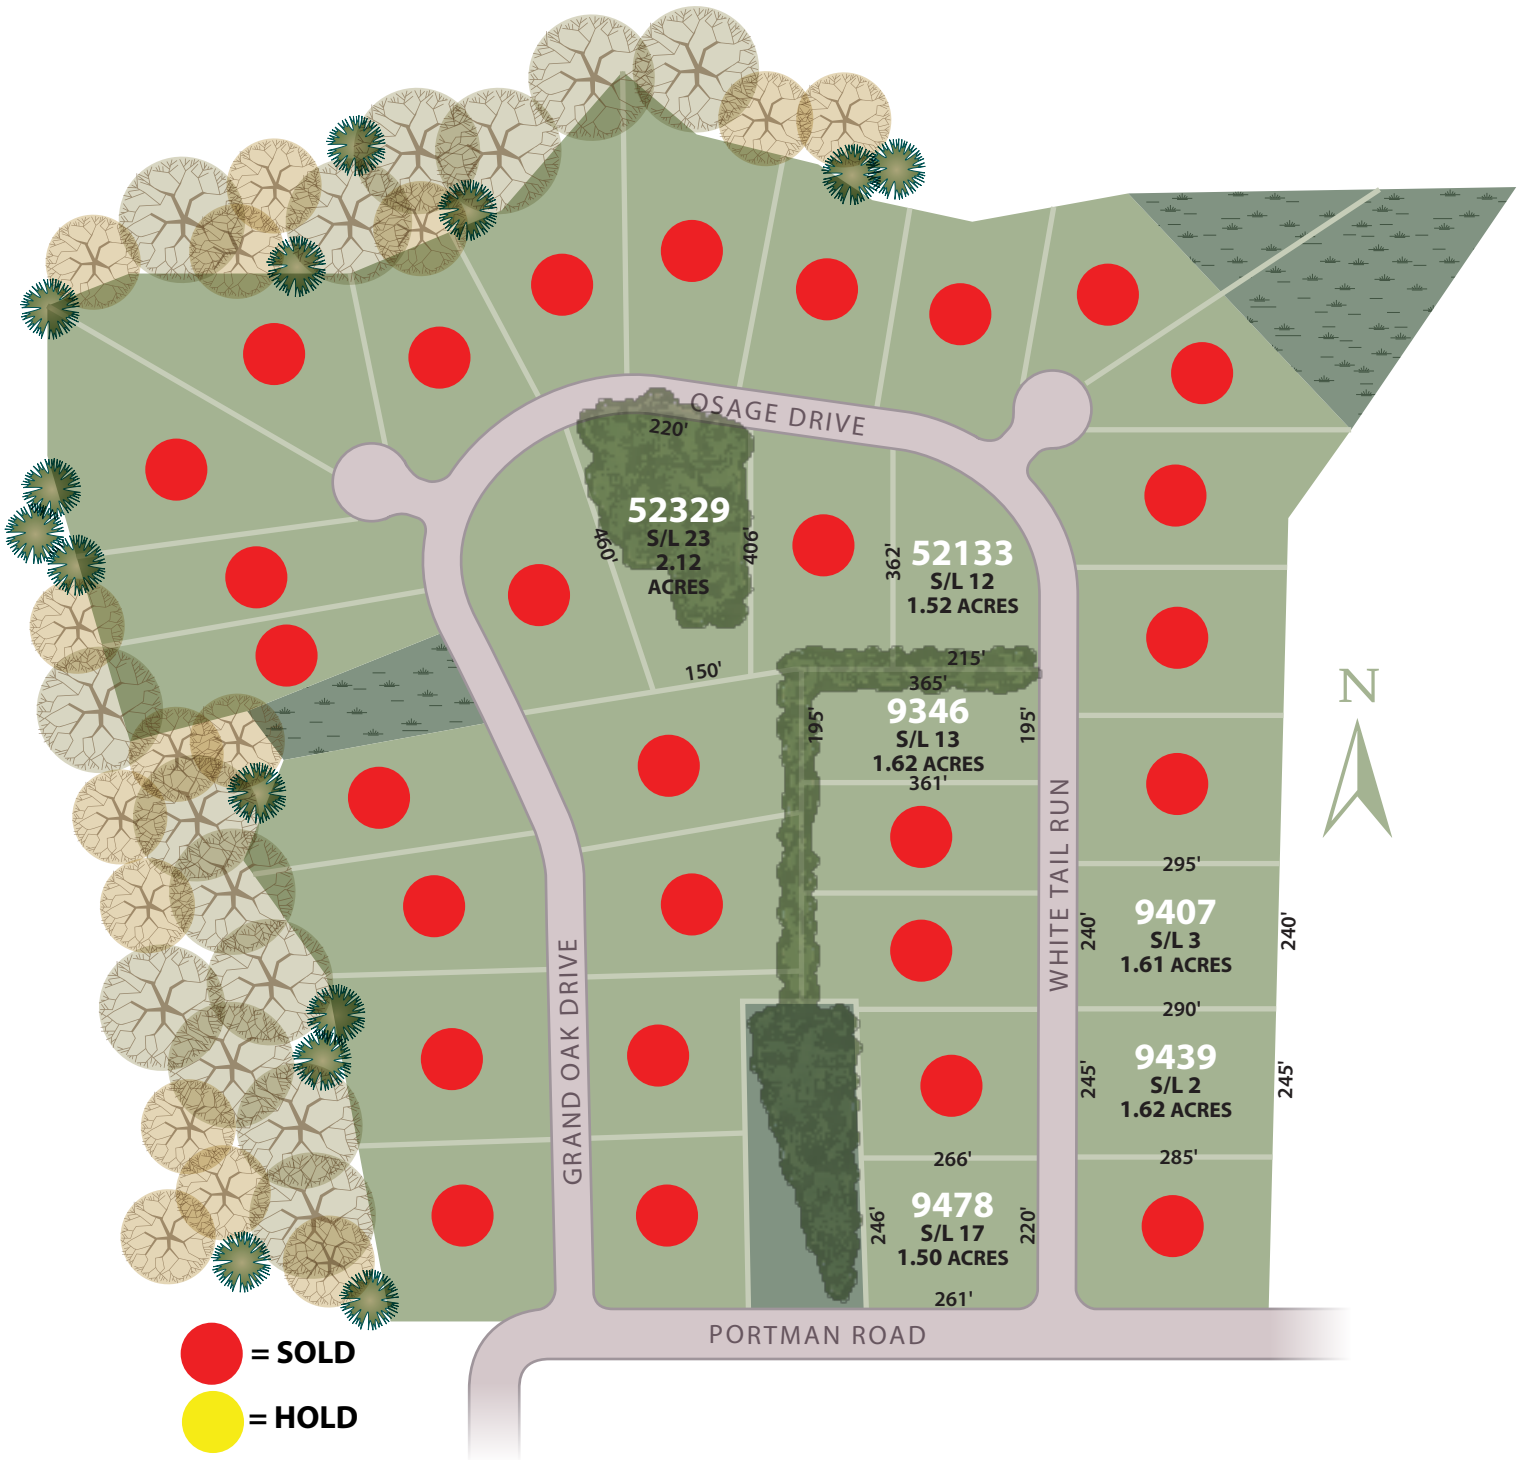

Mantle Rock Estates

DIRECTIONS

From Net Zero Model & Sales Center

On Middle Ridge Rd. travel west to Quarry Rd.
 Take the 2nd left onto Quarry Rd.
 Take the 1st right onto Middle Ridge Rd.
 Turn left onto Vermilion Rd/County Hwy-70.
 Take the 1st right onto Portman Rd.
 Turn right onto White Tail Run.