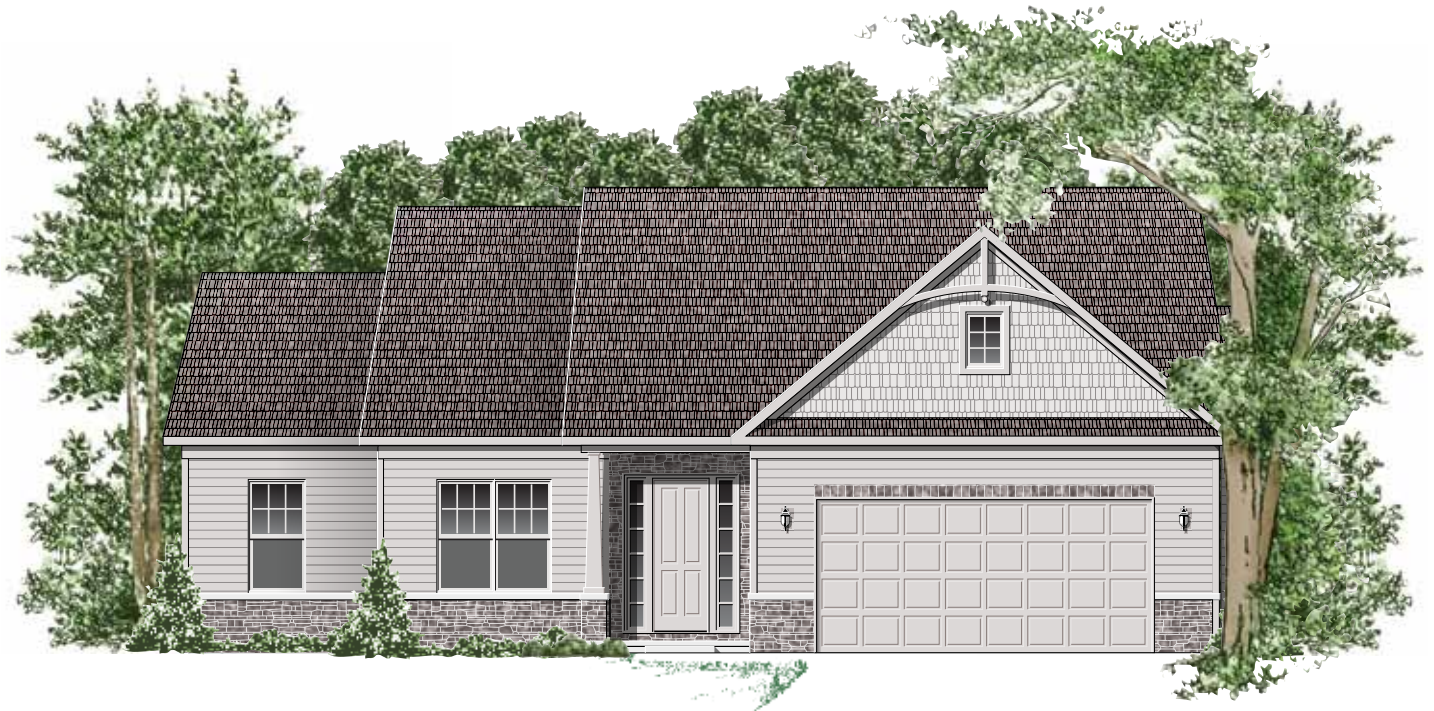

Dover I

1,817 Sq. Ft.

10' CEILINGS UNLESS OTHERWISE NOTED

PERRITT HOMES
The Green Builder

Homes To Fit Your Lifestyle

www.perritthomes.com

Call Bob The Builder 440-897-5872