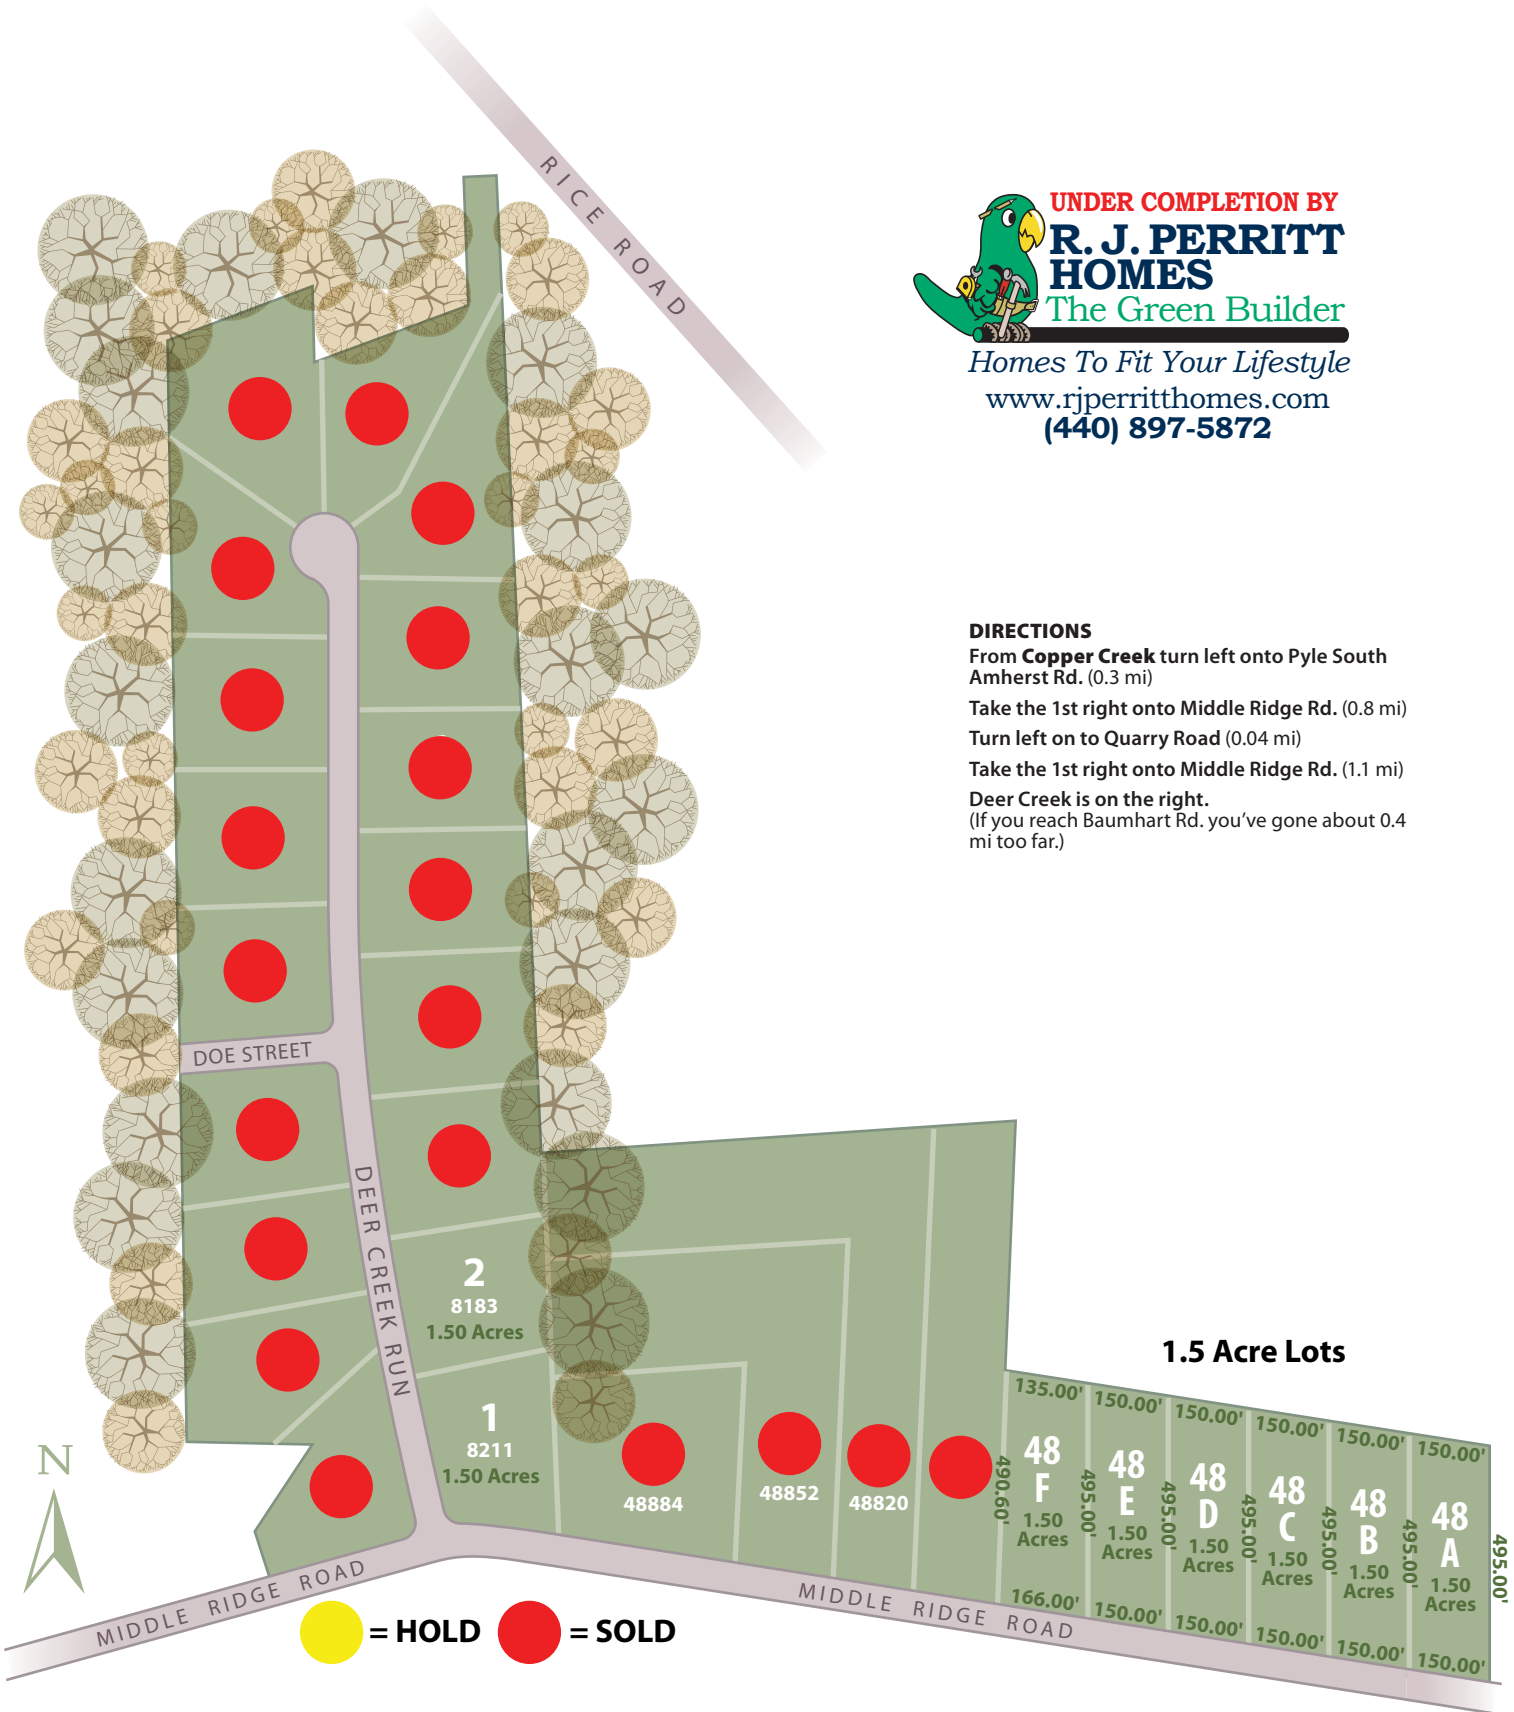

DEER CREEK

UNDER COMPLETION BY
R. J. PERRITT
HOMES
 The Green Builder

Homes To Fit Your Lifestyle
www.rjperritthomes.com
(440) 897-5872

DIRECTIONS

From **Copper Creek** turn left onto Pyle South Amherst Rd. (0.3 mi)
 Take the 1st right onto Middle Ridge Rd. (0.8 mi)
 Turn left on to Quarry Road (0.04 mi)
 Take the 1st right onto Middle Ridge Rd. (1.1 mi)
Deer Creek is on the right.
 (If you reach Baumhart Rd. you've gone about 0.4 mi too far.)