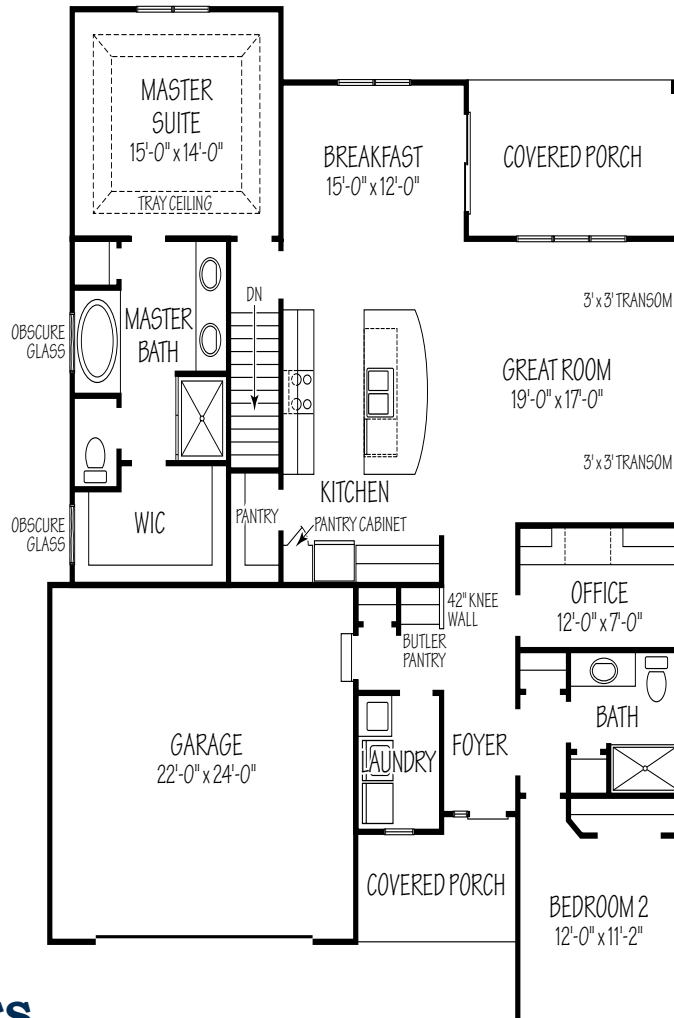

The Caulfield

1,798 Sq. Ft.

10' Ceilings unless otherwise indicated.

PERRITT HOMES
The Green Builder

Homes To Fit Your Lifestyle

www.perritthomes.com

Call Bob The Builder 440-897-5872