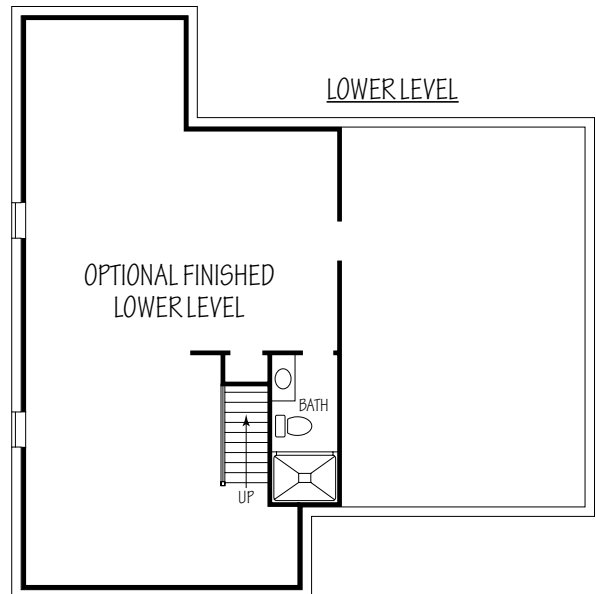

The Bradley II

2197 Sq. Ft.

PERRITT HOMES
The Green Builder

Homes To Fit Your Lifestyle

www.perritthomes.com

Call Bob The Builder 440-897-5872