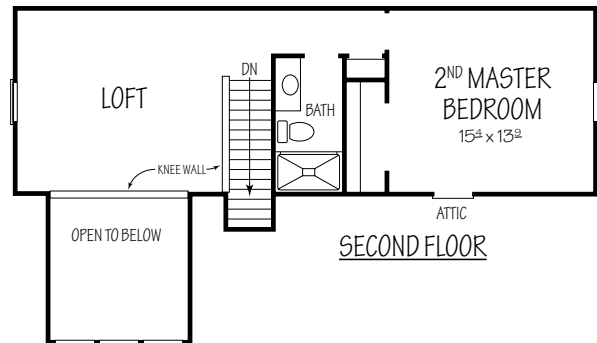

The Bradley II

2197 Sq. Ft.

PERRITT HOMES
The Green Builder

Homes To Fit Your Lifestyle

www.perritthomes.com

Call Bob The Builder 440-897-5872