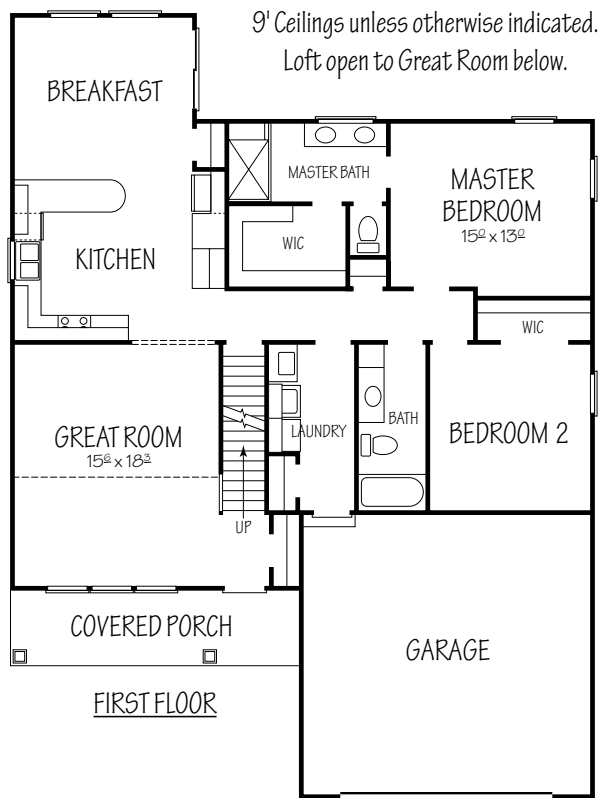

The Bradley II

2197 Sq. Ft.

PERRITT HOMES
The Green Builder

Homes To Fit Your Lifestyle

www.perritthomes.com

Call Bob The Builder 440-897-5872