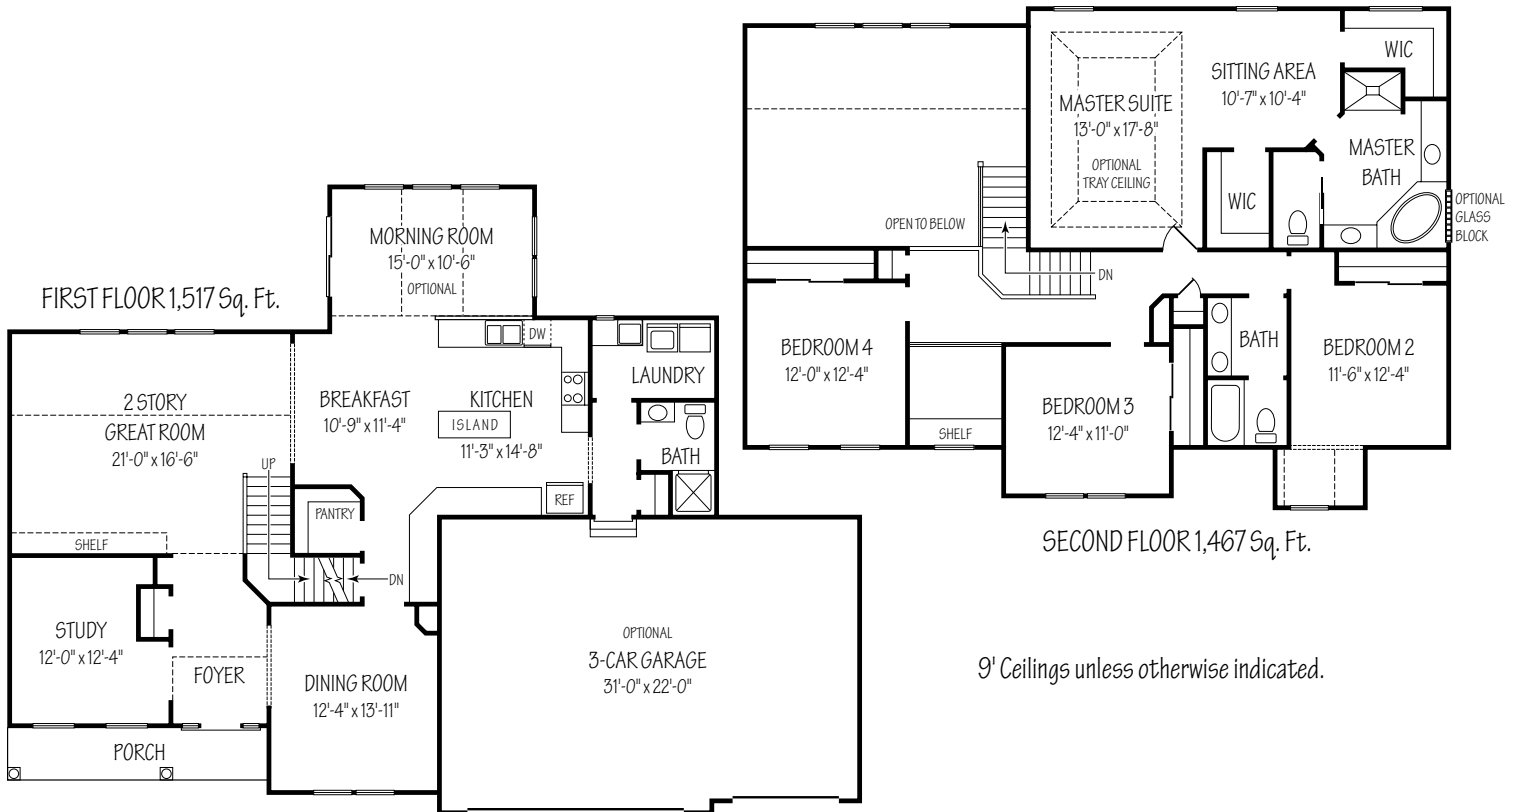

The Bentley

2,984 Sq. Ft.

PERRITT HOMES
The Green Builder

Homes To Fit Your Lifestyle

www.perritthomes.com

Call Bob The Builder 440-897-5872