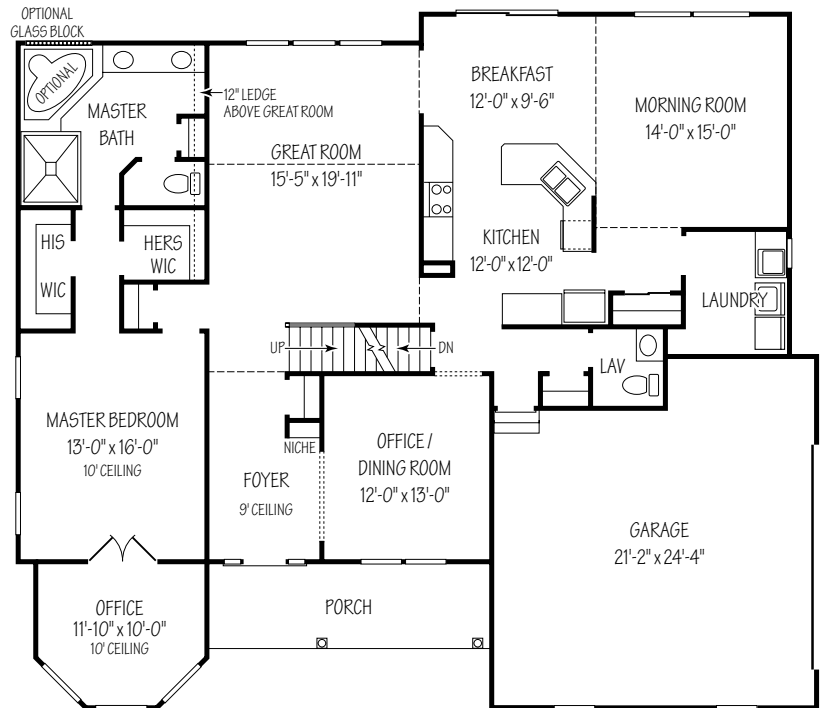

# The Bainbridge

2,678 Sq. Ft.

SECOND FLOOR—721 Sq. Ft.

FIRST FLOOR—1,957 Sq. Ft.  
9' CEILINGS THROUGHOUT UNLESS OTHERWISE NOTED

**PERRITT HOMES**  
The Green Builder

Homes To Fit Your Lifestyle

[www.perritthomes.com](http://www.perritthomes.com)