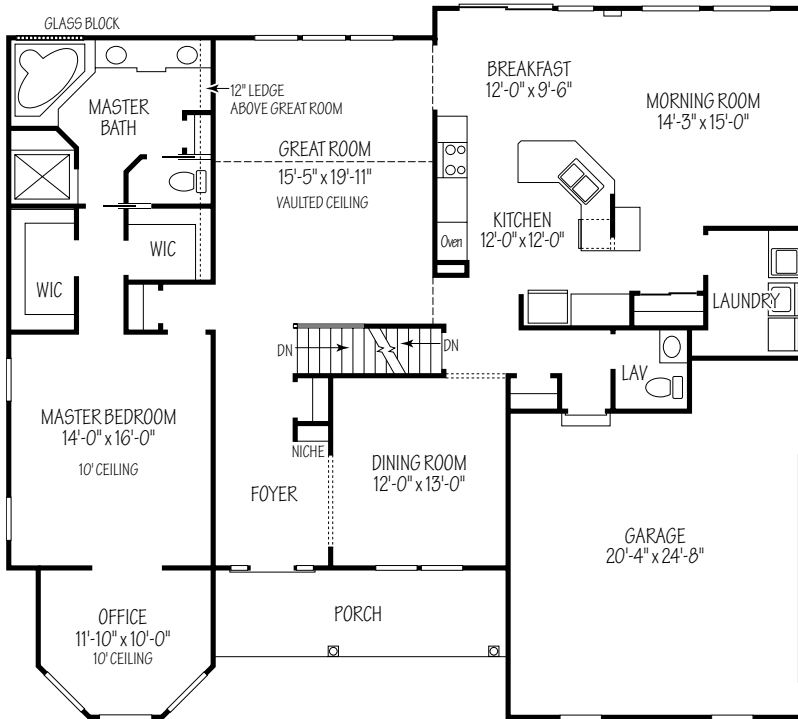

The BainBridge III

2,964 Sq. Ft.

FIRST FLOOR

SECOND FLOOR

9' CEILINGS THROUGHOUT UNLESS OTHERWISE NOTED

PERRITT HOMES
The Green Builder

Homes To Fit Your Lifestyle

www.perritthomes.com