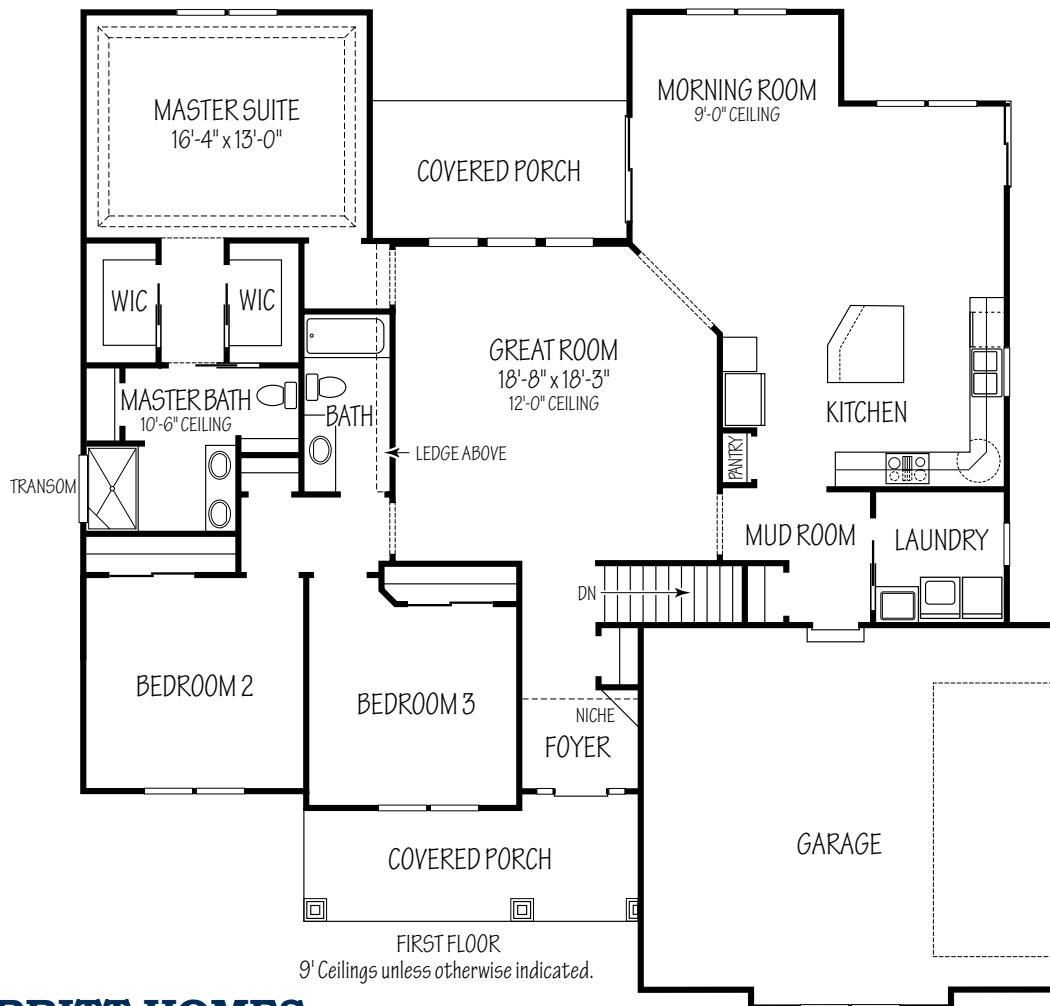

# The Ashcroft 2

2,024 Sq. Ft.

**PERRITT HOMES**  
The Green Builder

Homes To Fit Your Lifestyle

[www.perritthomes.com](http://www.perritthomes.com)

Call Bob The Builder 440-897-5872