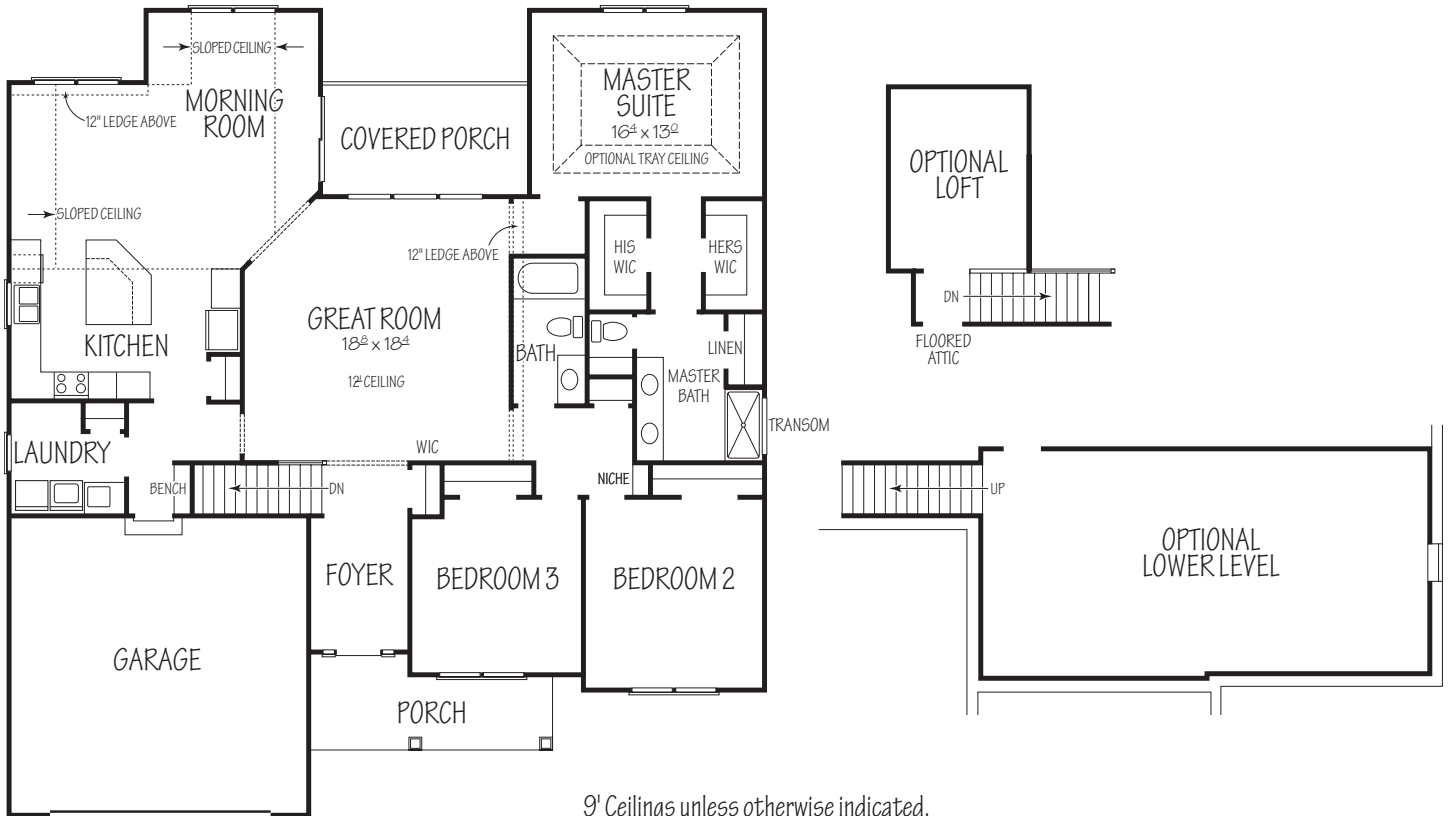

The Ashcroft I

1,998 Sq. Ft.

**R. J. PERRITT
HOMES**
The Green Builder

Homes To Fit Your Lifestyle

www.rjperritthomes.com

Call Bob The Builder 440-897-5872