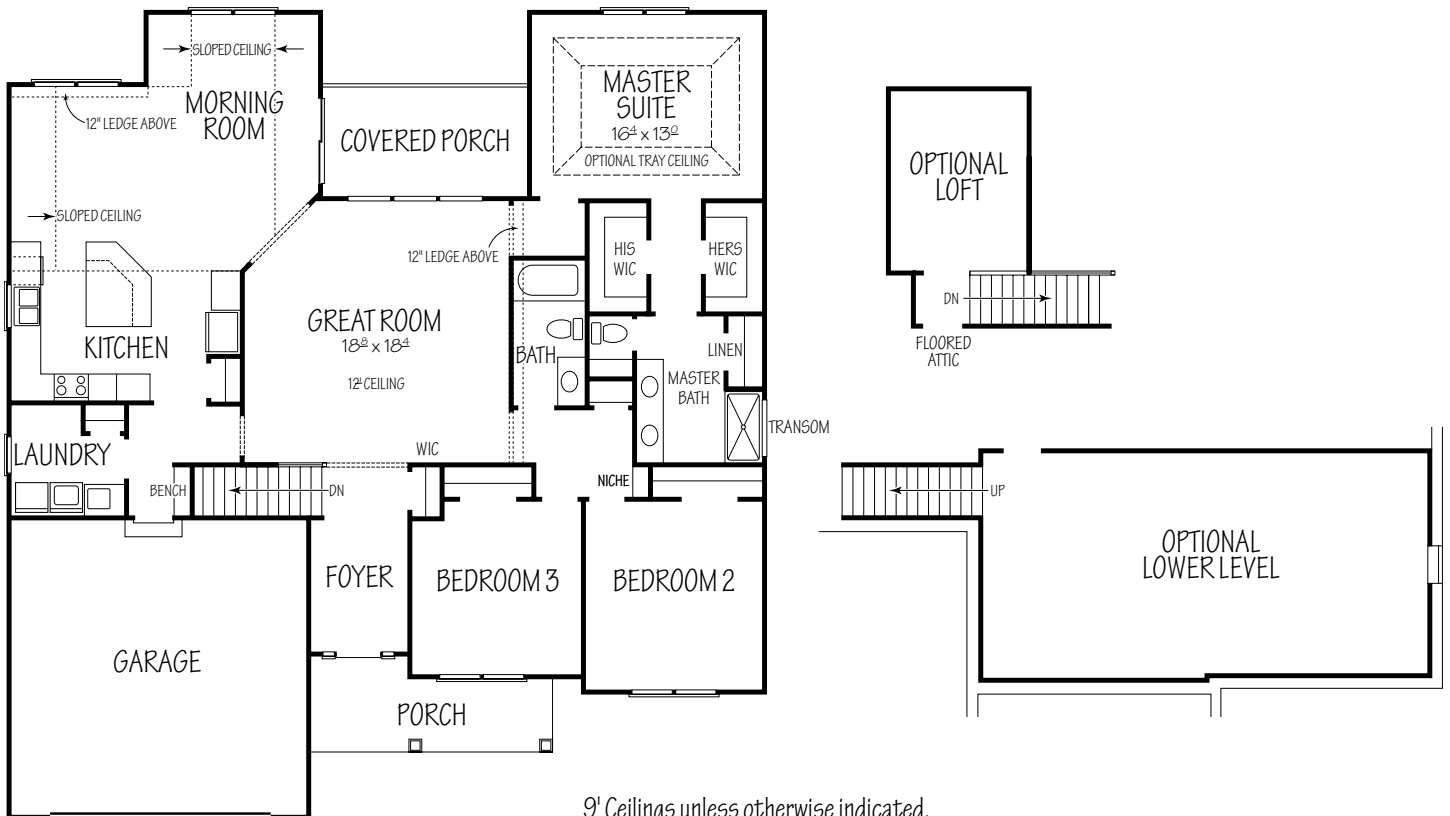

The Ashcroft I

1,998 Sq. Ft.

PERRITT HOMES
The Green Builder

Homes To Fit Your Lifestyle

www.perritthomes.com

Call Bob The Builder 440-897-5872