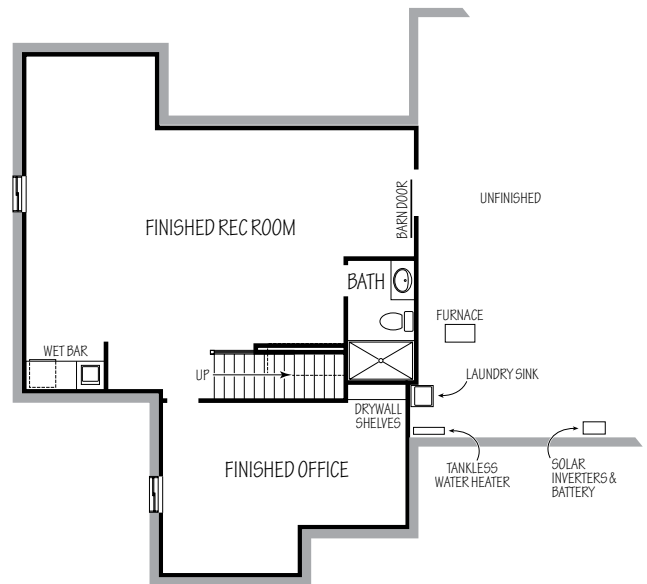

47573 Middle Ridge Road

1,817 Sq. Ft.

10' CEILINGS UNLESS OTHERWISE NOTED

**R. J. PERRITT
HOMES**
The Green Builder

Homes To Fit Your Lifestyle

www.rjperritthomes.com

Call Bob The Builder 440-897-5872